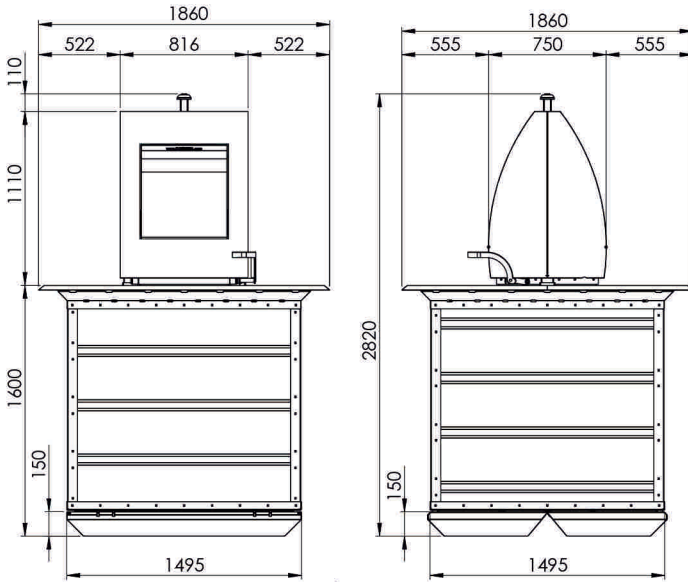

### TEKNİK ÖZELLİKLER

3.500 LİTER UNDERGROUND WASTE CONTAINER DIMENSIONS  
(MUSHROOM ATTACHMENT)