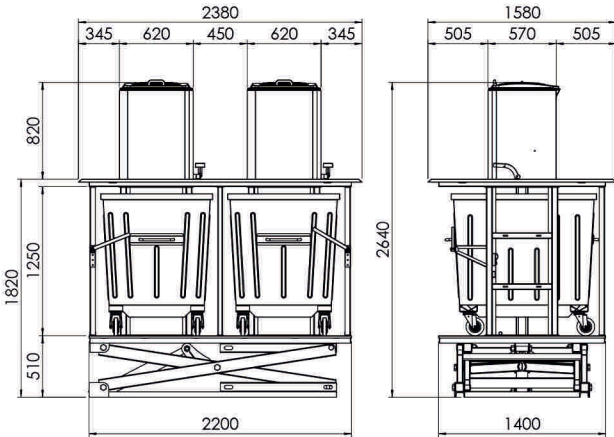

2200 LİTER HYDRAULIC JACK UNDERGROUND WASTE CONTAINER SYSTEM

The jack container system allows municipalities to use the existing garbage collection vehicles and allows the garbage to be taken underground. Besides the appearance of an environmentally friendly, aesthetic and modern city furniture, it provides comfortable use. Only the garbage disposal chimney is visible above the ground, the main containers are located underground.

It is manufactured in such a way that the jacked underground container system is connected to the jack hose taken from the control of the compressed garbage truck, and the 2 x 1100 Lt inner container is emptied or when the system needs to work for any other reason, thanks to the lift platform, the garbage containers can be lifted to the ground level and emptied.

The upper walking platform is made of tear-patterned sheet metal, which is strong enough for people to walk on easily.

The underground container system has been manufactured in European Standards to be used for domestic waste and is designed for long-term use.

Containers upon request; With different chimney options, it can be made in environmentally compatible color tones (Ral color) or with sticker coating.

Optionally, a remote control system can be added.

One-piece poured concrete socket is reinforced with C35 quality and water-proof concrete and ribbed rebar are used.

TEKNİK ÖZELLİKLER